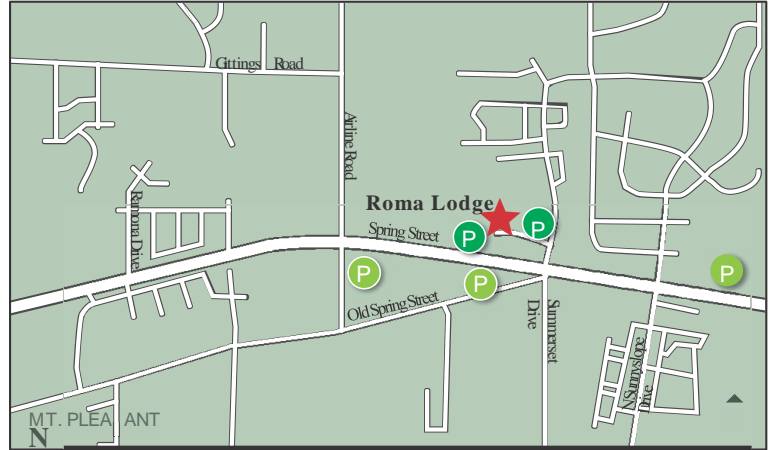

Festival Parking Lots

Parking for the Roma Lodge Festival

-  Parking
-  Parking
-  Offsite Parking - Shuttle Service
-  Offsite Parking - Shuttle Service
-  Offsite Parking - Shuttle Service

Onsite Parking: Roma Lodge - 7130 Spring Street, Mt. Pleasant, WI; Parking on lot and grass

Offsite Parking with Shuttle Service – 5:30pm – Midnight – Friday and Saturday Only:

St. Paul the Apostle Church - 6400 Spring Street

Sonnenberg Schools - 7110 Old Spring Street

Assembly of God Church - 1325 Airline Road